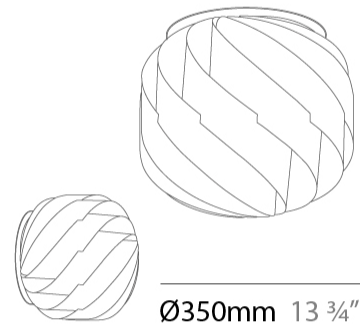

PROJECT
TYPE
SPECIFIER
QUANTITY
DATE

GLOBE SURFACE

D62019-

base number Finish
Options

1. To build a product code in our configurator select the specify button on the base model # product page
2. To build a manual product code on this datasheet choose from the options listed below in blue font and add the suffix to the base model #

GENERAL

Series: Globe
Partner: Linea Zero
Division: Design
Installation: Surface
Product Type: Ceiling Surface
Mounting Location: Ceiling

PHYSICAL

Shape: Round
Diameter (mm): 250
Diameter (in): 9 ¹³/₁₆
Height (mm): 240
Height (in): 9 ⁷/₁₆
Diffuser: Polilux™ Shade - See Finish Options
Fixture Finish: WHI / BLK / SIL / NGD / COP / PKM
Fixture Material: Polilux™/ Metal holder
Primary Material: Non-Static Polilux

ELECTRICAL

Number of Lamps: 1
Lamp Type: LED Retrofit
Bulb Included: Bulb Not Included
Max. Wattage Per Lamp (W): 7
Lamp Base: E26
Input Voltage (V): 120
Upon Request: 277Vac / GU24

LED

OPTICAL

RATINGS AND CERTIFICATIONS

Certified By: Certified for North American Standards
IP rating: IP20