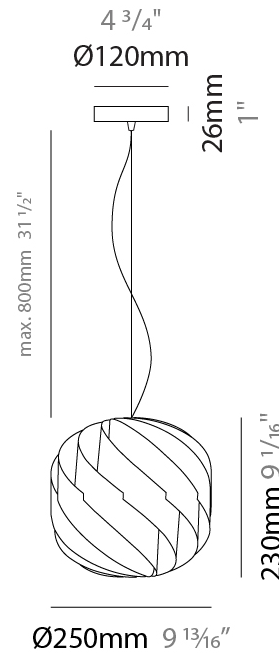

GLOBE SUSPENSION

D61024-

base number   Finish
Options

1. To build a product code in our configurator select the specify button on the base model # product page
2. To build a manual product code on this datasheet choose from the options listed below in blue font and add the suffix to the base model #

GENERAL

Series: Globe
Partner: Linea Zero
Division: Design
Installation: Suspension
Product Type: Pendant
Mounting Location: Ceiling

PHYSICAL

Shape: Round
Diameter (mm): 250
Diameter (in): 9 ¹³/₁₆
Height (mm): 230
Height (in): 9 ¹/₁₆
Max. Overall Height (mm): 1030
Max. Overall Height (in): 40 ⁹/₁₆
Diffuser: Polilux™ Shade - See Finish Options
[Fixture Finish: WHI / BLK / SIL / NGD / COP / PKM](#)
Fixture Material: Polilux™/ Metal holder
Primary Material: Non-Static Polilux
Cable Details: 800mm / 31 1/2" Transparent Cable & Wire

ELECTRICAL

Number of Lamps: 1
Lamp Type: LED Retrofit
Bulb Included: Bulb Not Included
Max. Wattage Per Lamp (W): 7
Lamp Base: E26
Input Voltage (V): 120
Upon Request: 277Vac / GU24

LED

OPTICAL

RATINGS AND CERTIFICATIONS

Certified By: Certified for North American Standards
IP rating: IP20

PROJECT	_____
TYPE	_____
SPECIFIER	_____
QUANTITY	_____
DATE	_____