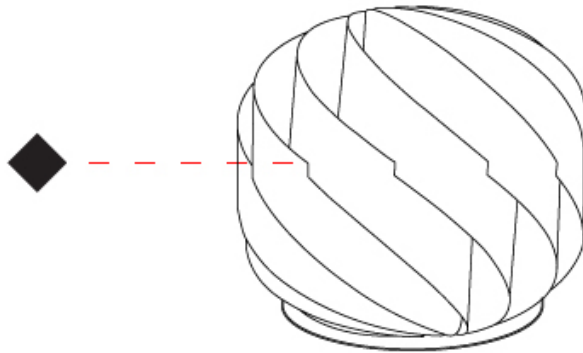

GLOBE PORTABLE

D64016-

PROJECT

TYPE

SPECIFIER

QUANTITY

DATE