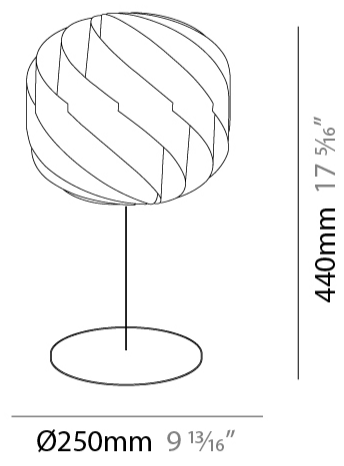

GLOBE PORTABLE

D64021-

base number   Finish
Options

1. To build a product code in our configurator select the specify button on the base model # product page
2. To build a manual product code on this datasheet choose from the options listed below in blue font and add the suffix to the base model #

GENERAL

Series: Globe
Partner: Linea Zero
Division: Design
Installation: Portable
Product Type: Table
Mounting Location: Table

PHYSICAL

Shape: Round
Diameter (mm): 250
Diameter (in): 9 13/16
Height (mm): 440
Height (in): 17 5/16
Diffuser: Polilux™ Shade - See Finish Options
Fixture Finish: WHI / BLK / SIL / NGD / COP / PKM
Fixture Material: Polilux™/ Metal holder
Primary Material: Non-Static Polilux
Upon Request: Bolt Down

ELECTRICAL

Number of Lamps: 1
Lamp Type: LED Retrofit
Bulb Included: Bulb Not Included
Max. Wattage Per Lamp (W): 7
Lamp Base: E26
Input Voltage (V): 120
Upon Request: 277Vac / GU24

LED

OPTICAL

RATINGS AND CERTIFICATIONS

Certified By: Certified for North American Standards
IP rating: IP20

PROJECT	_____
TYPE	_____
SPECIFIER	_____
QUANTITY	_____
DATE	_____